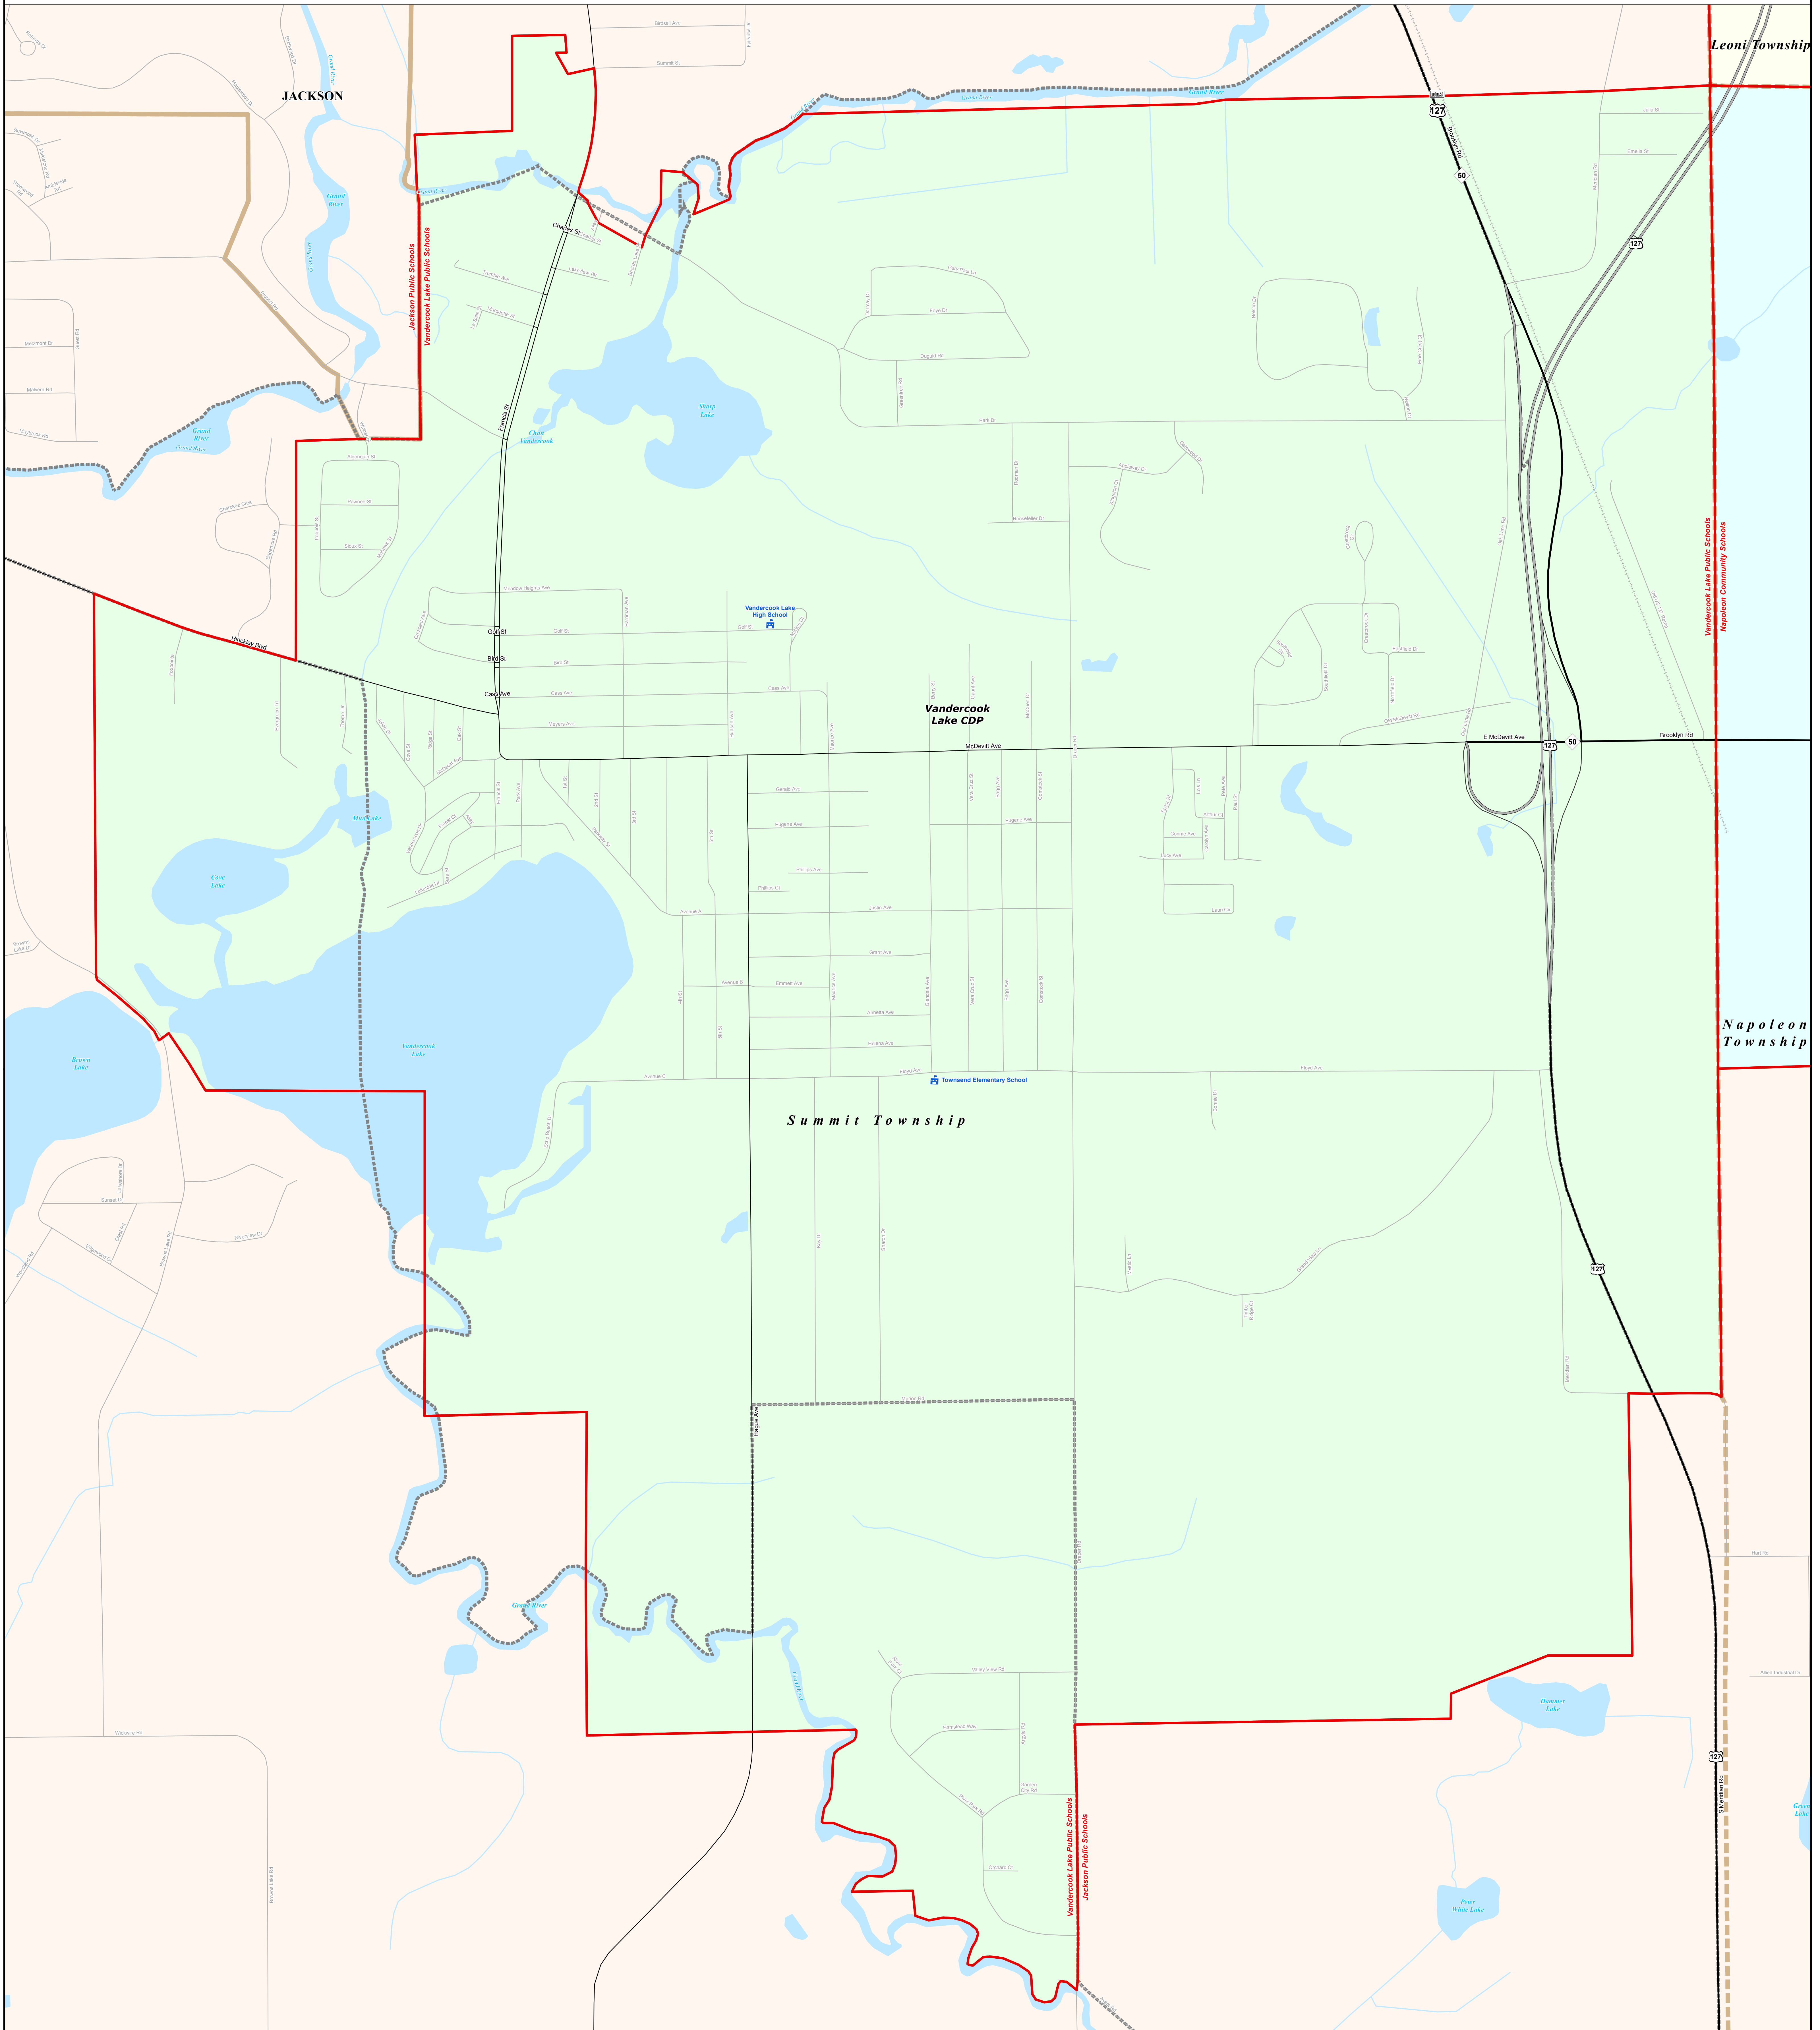

VANDERCOOK LAKE PUBLIC SCHOOLS

Jackson ISD

0 0.25 0.5 1 Miles

*Note: Non K-12 School Districts identified with Asterisk (*) in Name

11/14/13

Legend

School District	Unincorporated Place	Railroad
County	School	Water Feature
City	Freeway	River, Stream, or Drain
Township	Highway	
Village	Primary Road	
Census Designated Place	Local Road	

Source: Michigan Geographic Framework, v13a